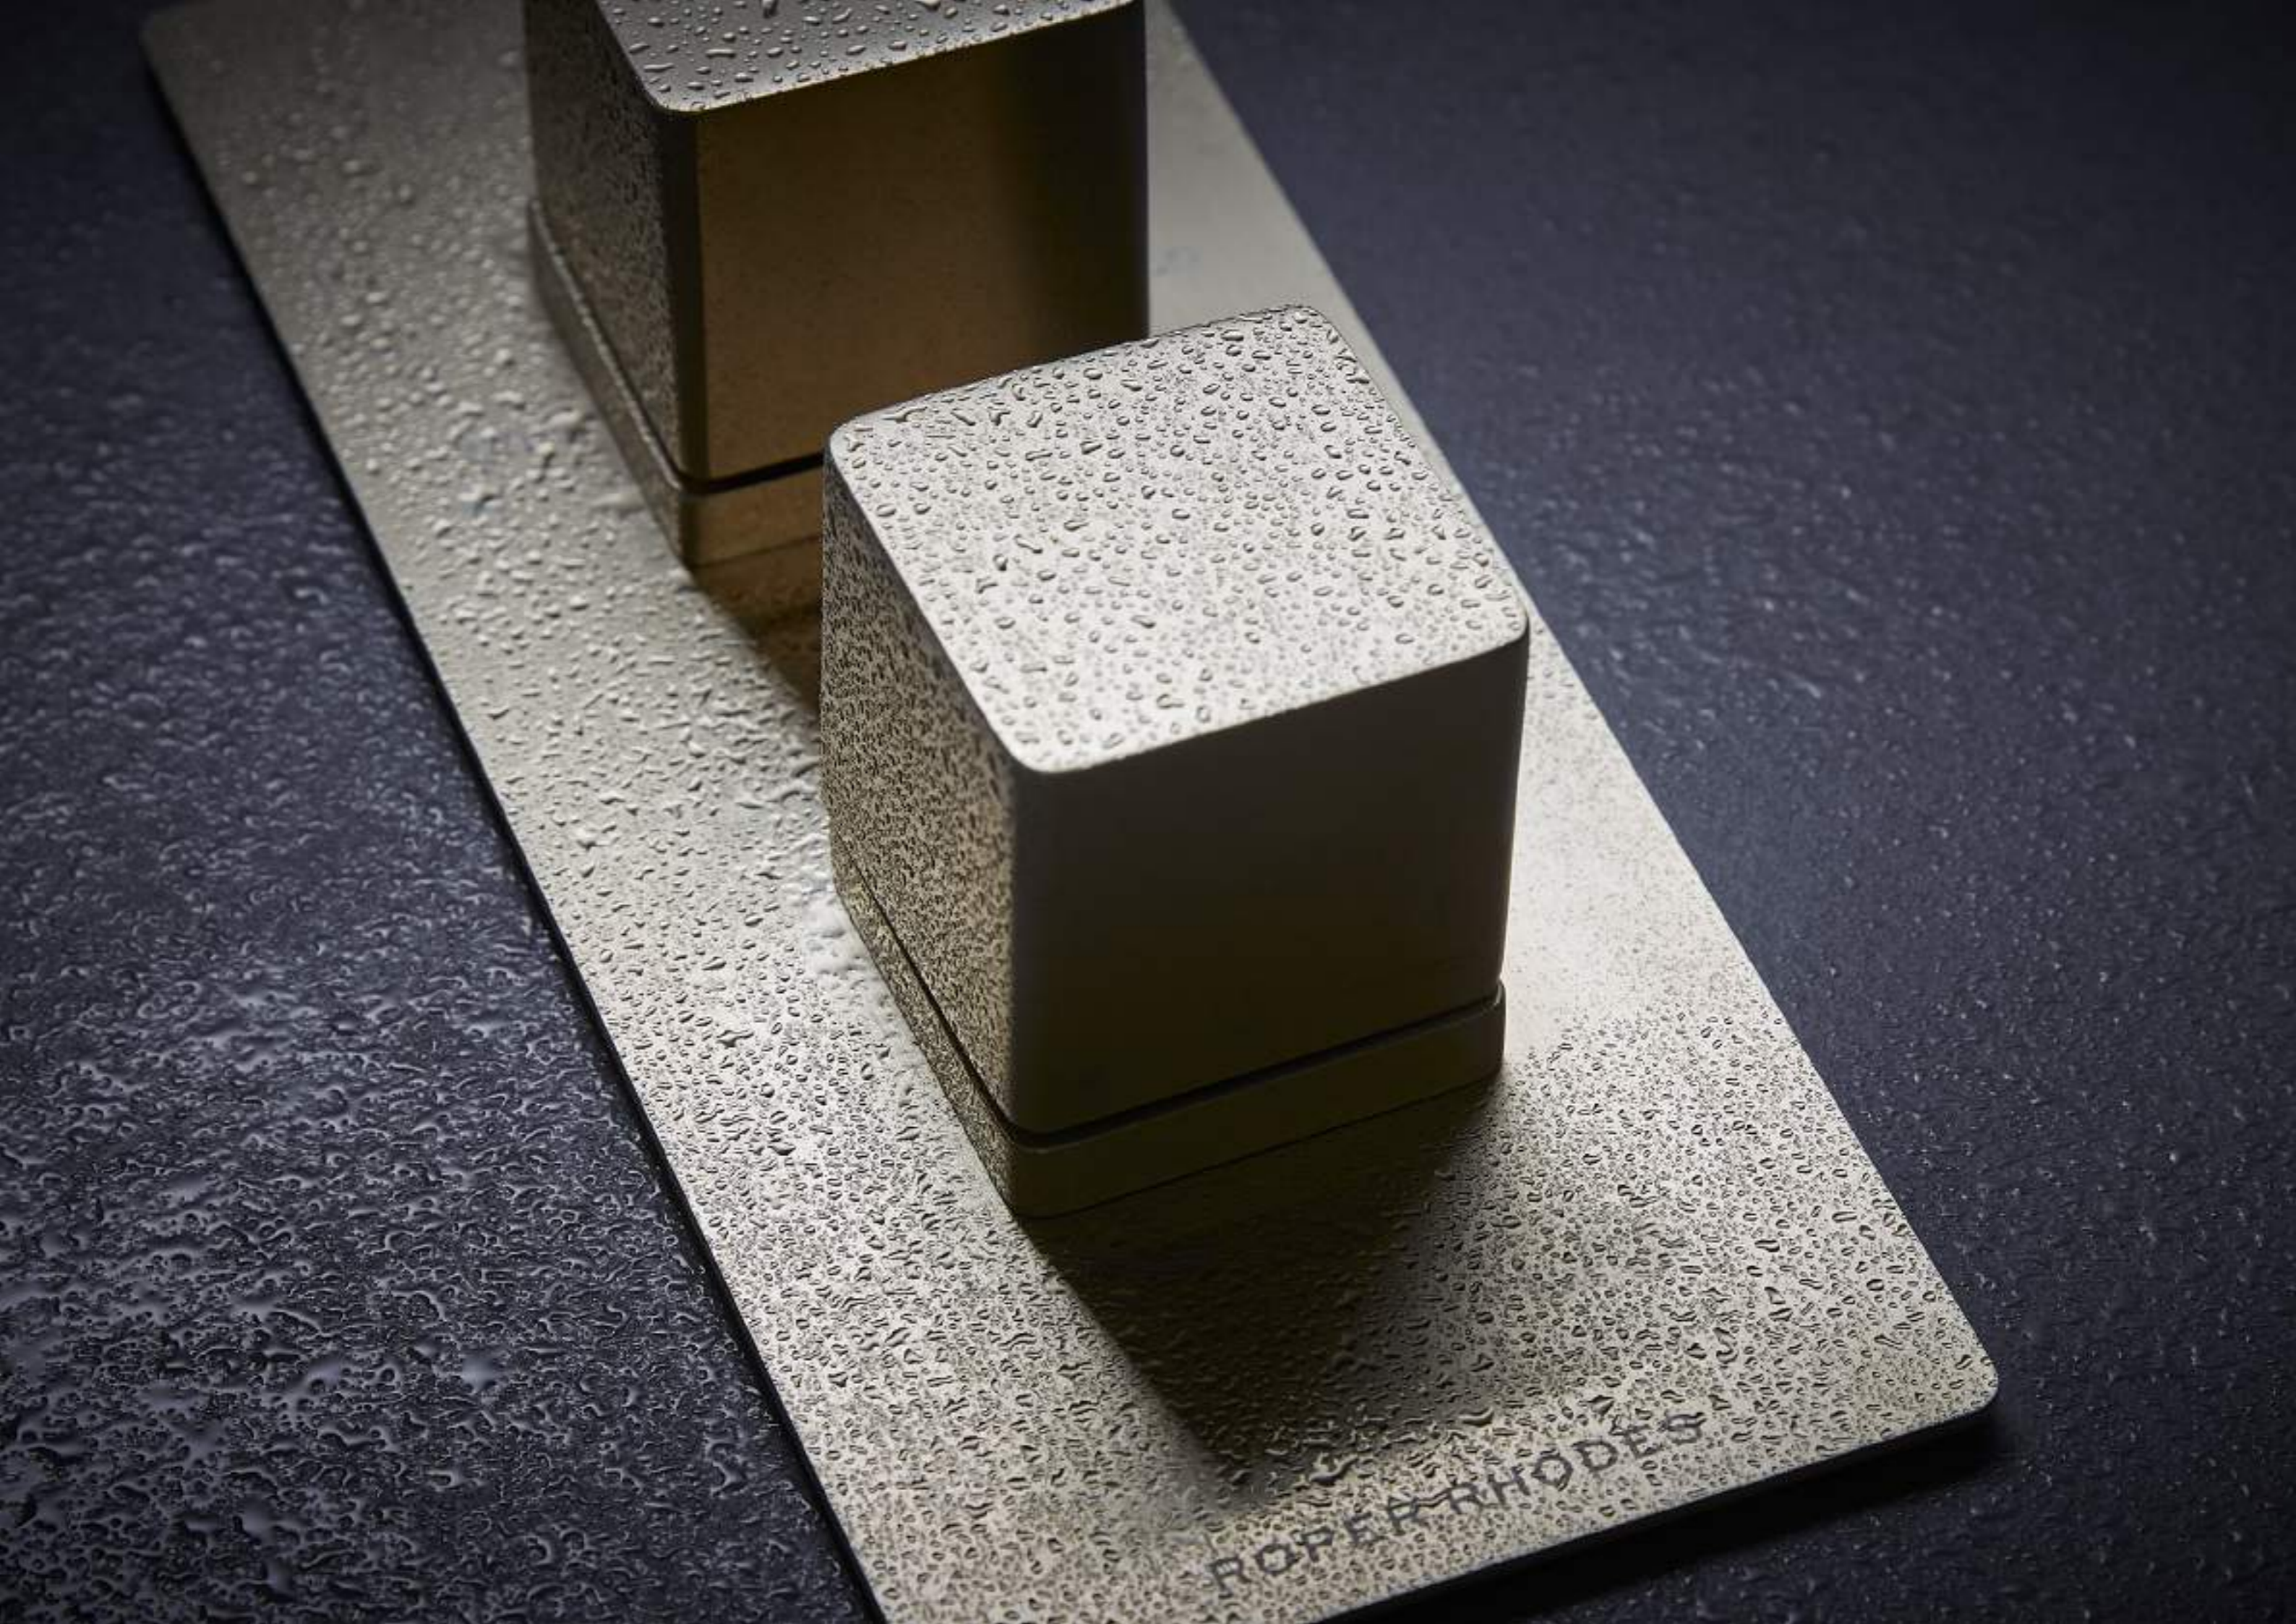

ROPER RHODES