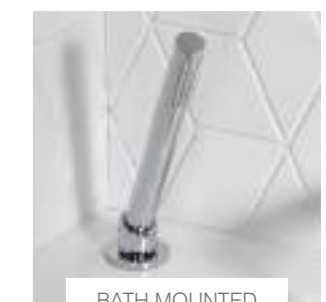

#### DUAL OUTLETS

delivering water to two separate outlets for dual function valves to control two outlets, see options opposite

#### TRIPLE OUTLETS

delivering water to three separate outlets for triple function valves to control three outlets, see options opposite

SHOWER HANDSET

OVERHEAD SHOWER

SMARTFLOW  
BATH FILLER

BATH MOUNTED  
SHOWER KIT