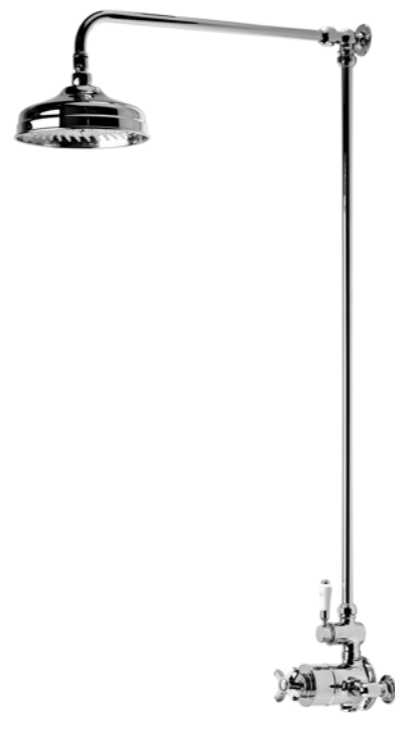

**GUARANTEE**  
 including  
 thermostatic  
 cartridge

**Wessex single function  
 shower system with  
 overhead shower**

SVSET66 £833.10

Thermostatic sequential shower valve  
 Height adjustable rigid riser rail with flow  
 control to overhead shower  
 Overall system height 1110mm  
 Rigid riser can be cut to height  
 200mm brass shower head  
 Min pressure 0.3bar

**Wessex dual function  
 shower system with rigid riser kit  
 & overhead shower**

SVSET67 £913.70

Thermostatic sequential shower valve  
 Height adjustable rigid riser rail with flow  
 control to overhead shower & handset  
 Overall system height 1237mm  
 Rigid riser can be cut to height  
 200mm brass shower head  
 Brass shower hose  
 Min pressure 0.5bar