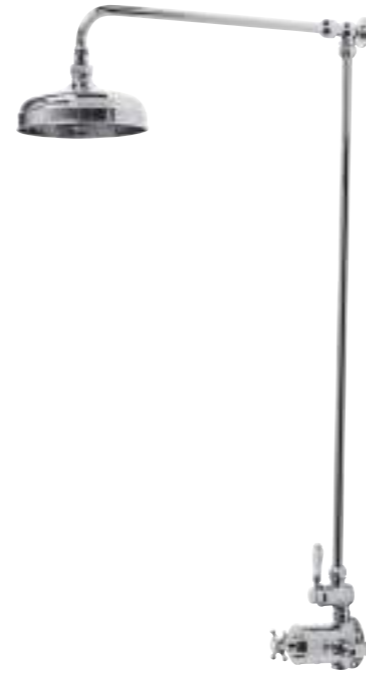

Brushed brass thermostatic sequential shower valve  
Height adjustable rigid riser rail with separate flow control to overhead  
shower & handset  
Overall system height 1237mm, rigid riser rail can be cut to height  
200mm brushed brass shower head  
Single function brushed brass shower handset  
Brushed brass shower hose  
Minimum pressure 0.5bar

SVSET175

£1,150.00

*Timeless shower solutions*  
**CRANBORNE SHOWERS**

ECO1  
 Compatible with optional  
 water & energy saving  
 flow regulators

GUARANTEE  
 including  
 thermostatic  
 cartridge

**Cranborne single function shower system with overhead shower**

SVSET125      £833.10

Thermostatic sequential shower valve  
 Height adjustable rigid riser rail with flow control to overhead shower  
 Overall system height 1110mm  
 Rigid riser can be cut to height 200mm brass shower head  
 Min pressure 0.3bar