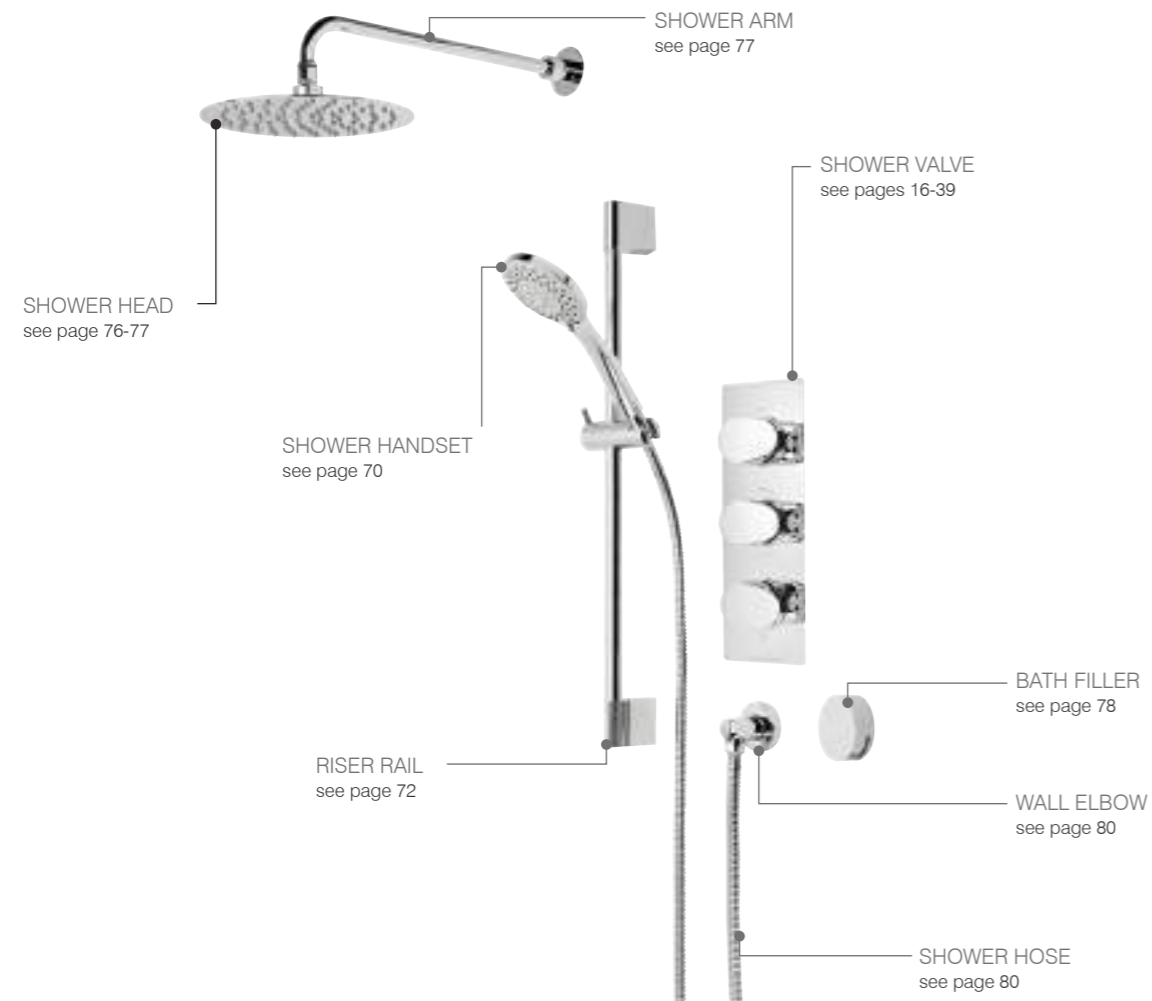

Make it unique

CREATING YOUR OWN SHOWER