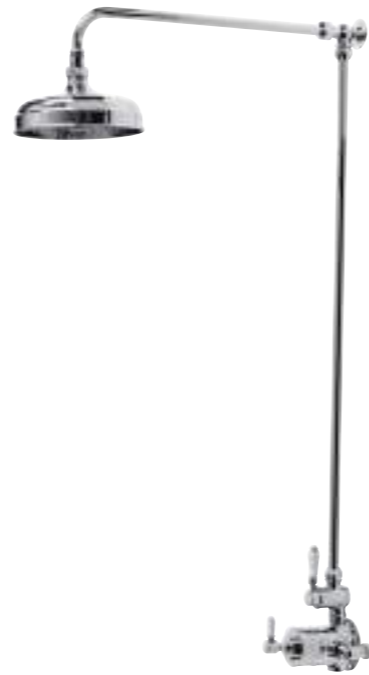

Keswick single function shower system with overhead shower

SVSET130 £833.10

Thermostatic sequential shower valve
Height adjustable rigid riser rail with flow control to overhead shower
Overall system height 1110mm
Rigid riser can be cut to height
200mm brass shower head
Min pressure 0.3bar

SURFACE MOUNTED
Timeless shower systems