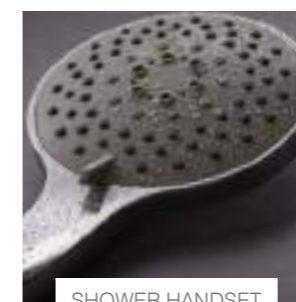

TRIPLE OUTLETS

delivering water to three separate outlets for triple function valves to control three outlets, see options opposite

SHOWER HANDSET