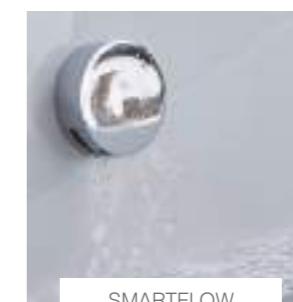

#### DUAL OUTLETS

delivering water to two separate outlets for dual function valves to control two outlets, see options opposite

#### TRIPLE OUTLETS

delivering water to three separate outlets for triple function valves to control three outlets, see options opposite

SHOWER HANDSET

OVERHEAD SHOWER

SMARTFLOW  
BATH FILLER

BATH MOUNTED  
SHOWER KIT

### OUTLET OPTIONS FOR SHOWER VALVES

Once you have decided whether you want a single, dual or triple function shower valve (p16-39), next you need to decide what outlets you would like your system to control. Choose from the selection above, all of which are available from Roper Rhodes, see pages 70-81 for all available options.