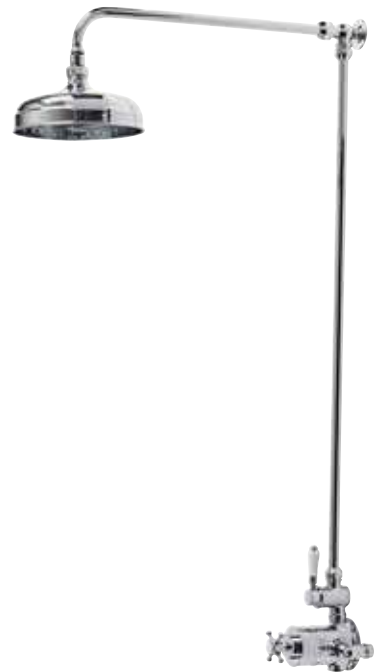

Cranborne single function shower system with overhead shower

SVSET125 Chrome £875.00

Separate flow and temperature controls
200mm overhead shower
Anti-Scald thermostatic control for safe showering
Riser rail and shower arm can be cut to length to suit installation
Includes 15mm compression fixing kit
Min pressure 0.2bar