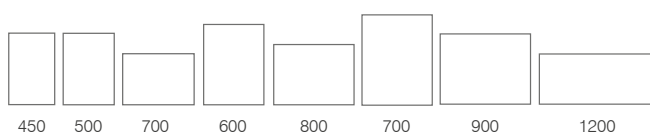

PAIR WITH
SYSTEM
FURNITURE
P66

ADJUSTABLE LIGHTING
Cool to warm

System Mirrors	Code	W x H x Dmm	RRP
450	SYS45AL	450 x 700 x 25	£482.00
500/700	SYS70AL	500 x 700 x 25	£505.00
600/800	SYS80AL	600 x 800 x 25	£540.00
700/900	SYS90AL	700 x 900 x 25	£575.00
1200	SYS120AL	1200 x 600 x 25	£705.00