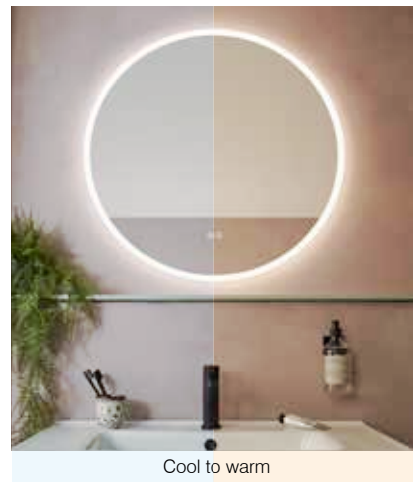

PLAY MUSIC IN YOUR BATHROOM
Bluetooth® Wireless Technology

Play Mirrors	Code	W x H x Dmm	RRP
ø600	PYM60C	ø600 x 31	£426.00
ø800	PYM80C	ø800 x 31	£515.00
500/700	PYM050	500 x 700 x 31	£426.00

Distinctly modern design