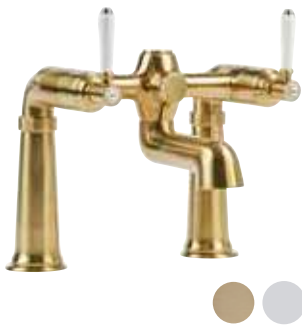

Bath filler
237(w) x 200(h) x 213(d)mm

Chrome	T323202	£401.00
Brushed brass	T323204	£530.00