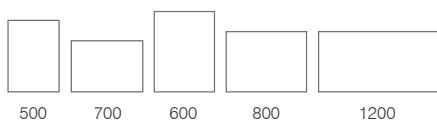

Leap Mirrors	Code	W x H x Dmm	RRP
500/700	LE70ALU	500 x 700 x 55	£450.00
600/800	LE80ALU	600 x 800 x 55	£500.00
1200	LE120ALU	1200 x 600 x 55	£575.00