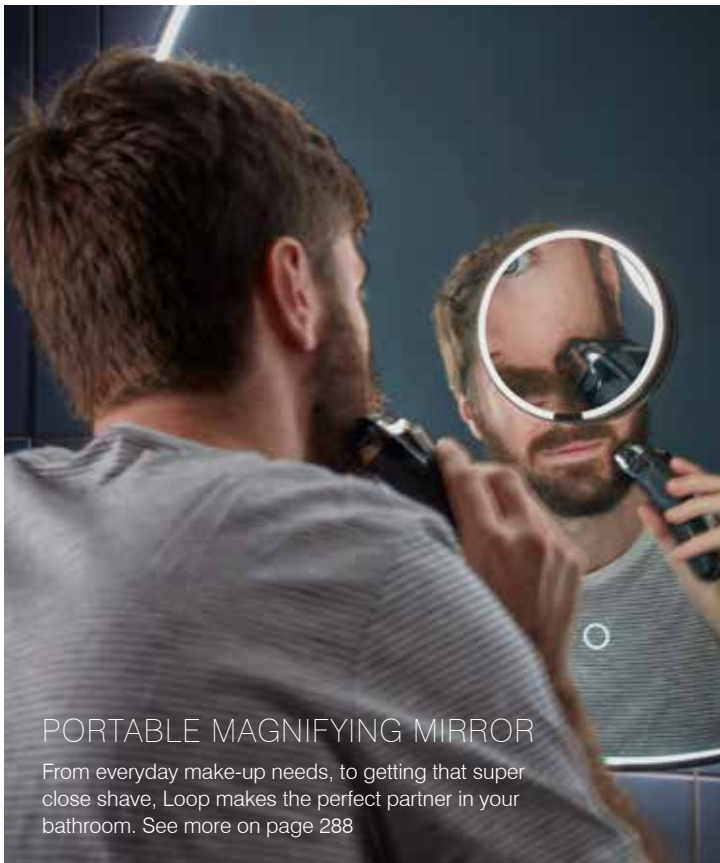

Discover true convenience with our range of charging enabled mirrors. Sleekly designed hidden sockets are perfect for tooth brushes or razors. Our Leap mirror is available with both shaver and USB sockets, see more on page 295.

PORTABLE MAGNIFYING MIRROR

From everyday make-up needs, to getting that super close shave, Loop makes the perfect partner in your bathroom. See more on page 288

PLAY MUSIC IN YOUR BATHROOM

Pump up your morning routine with our **Bluetooth®** enabled mirrors. Seamlessly connect your phone to get the music going and start your day off right. Discover more with our Play mirror on page 290.