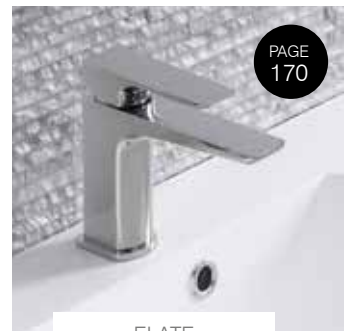

ELATE

COORDINATING TAPS

Our Elate shower systems have been designed to enable you to pair them with a coordinating tap ensuring seamless design consistency in your bathroom.

PAGE 170