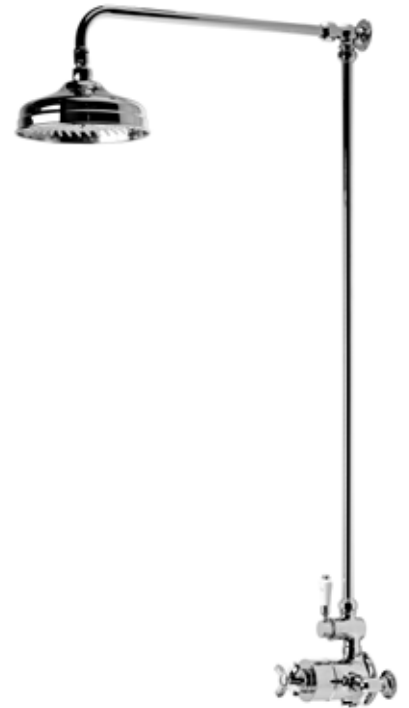

Wessex single function shower system with overhead shower

SVSET66 Chrome £875.00

Separate flow and temperature controls
200mm overhead shower
Anti-Scald thermostatic control for safe showering
Riser rail and shower arm can be cut to length to suit installation
Includes 15mm compression fixing kit
Min pressure 0.2bar

SURFACE MOUNTED
Timeless shower systems