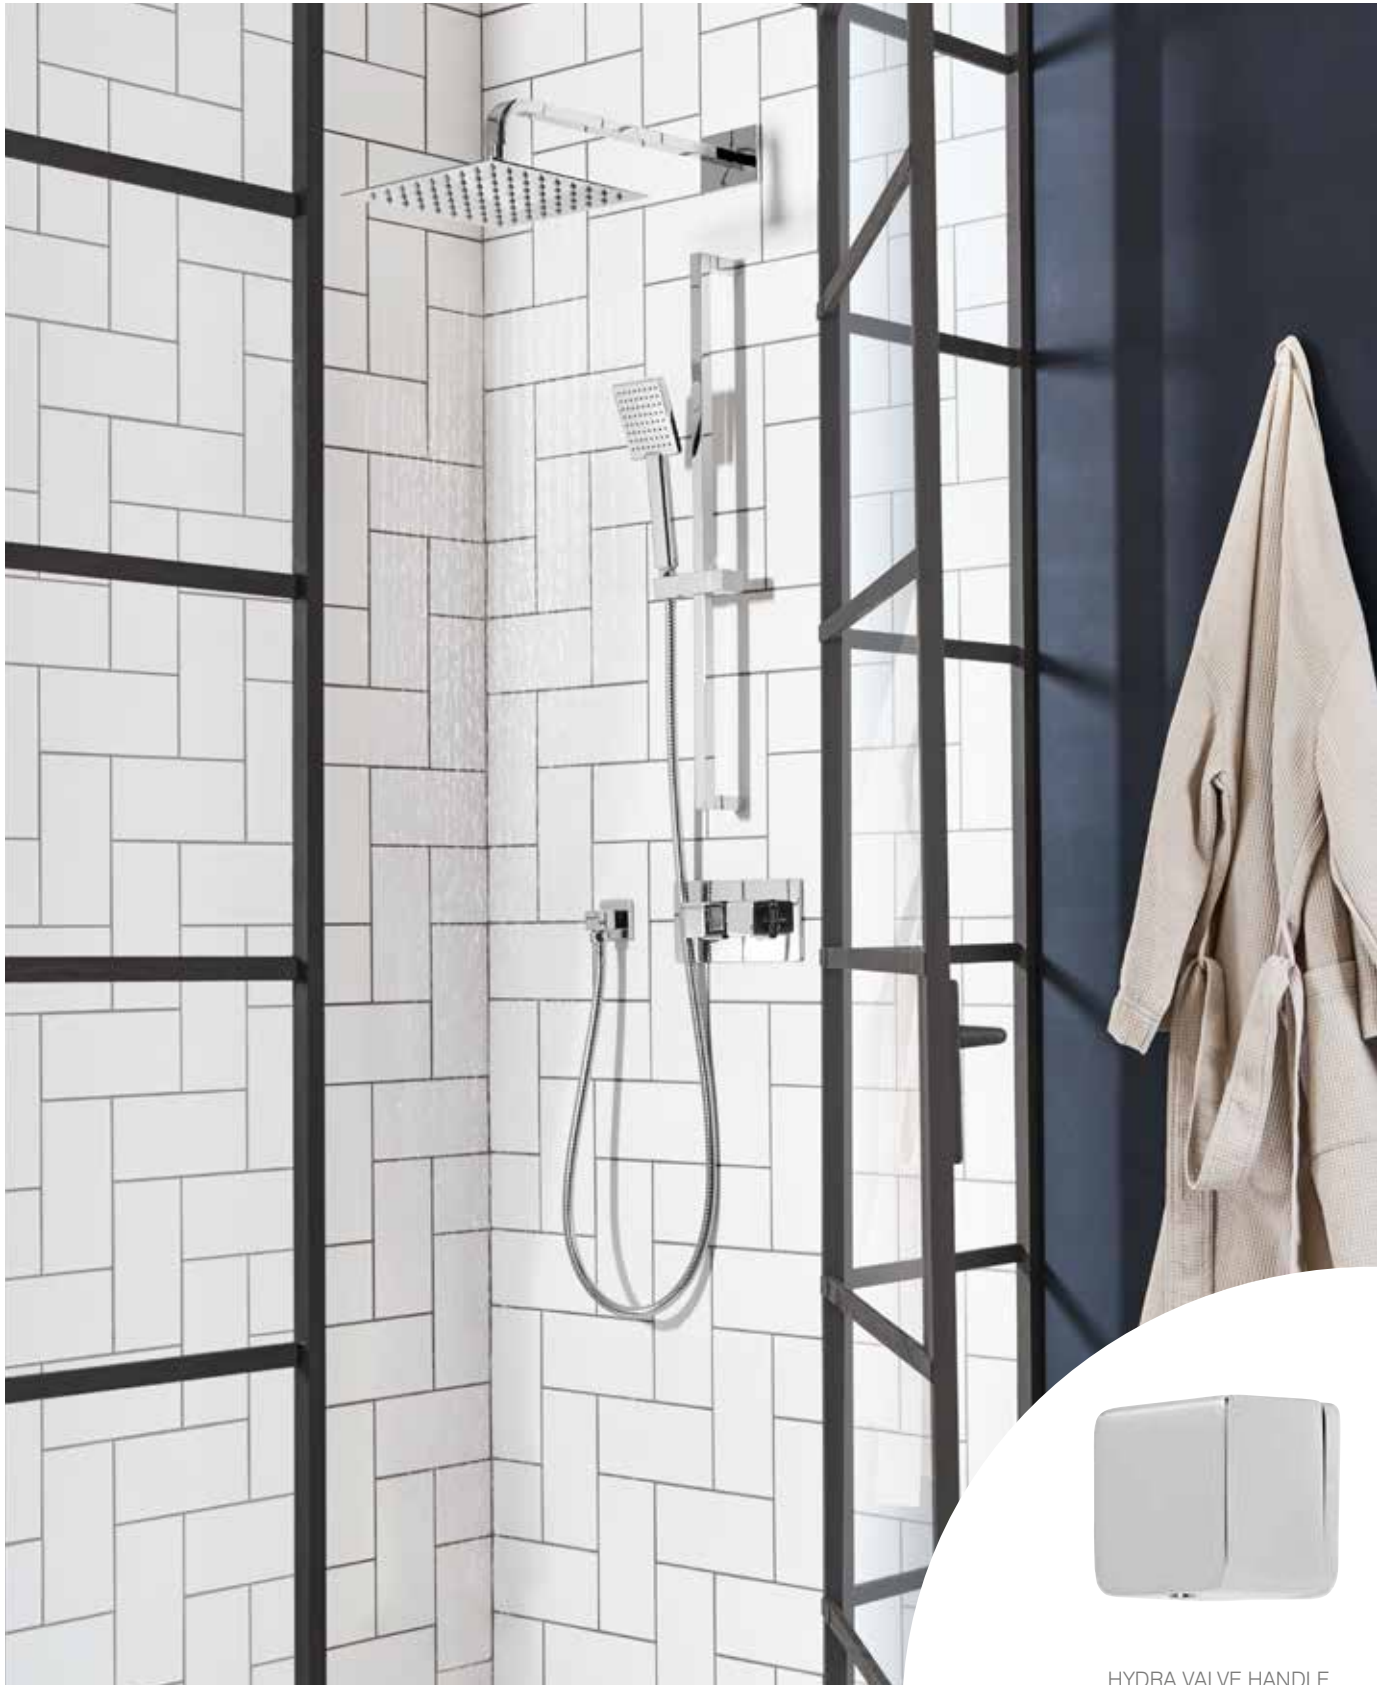

Shower solutions

HYDRA CONCEALED VALVE SHOWERS

ECO¹
Compatible with optional
water & energy saving
flow regulators

AIR-DRIVE
Uses less water
without compromising
your shower experience

GUARANTEE
including
thermostatic
cartridge

HYDRA VALVE HANDLE