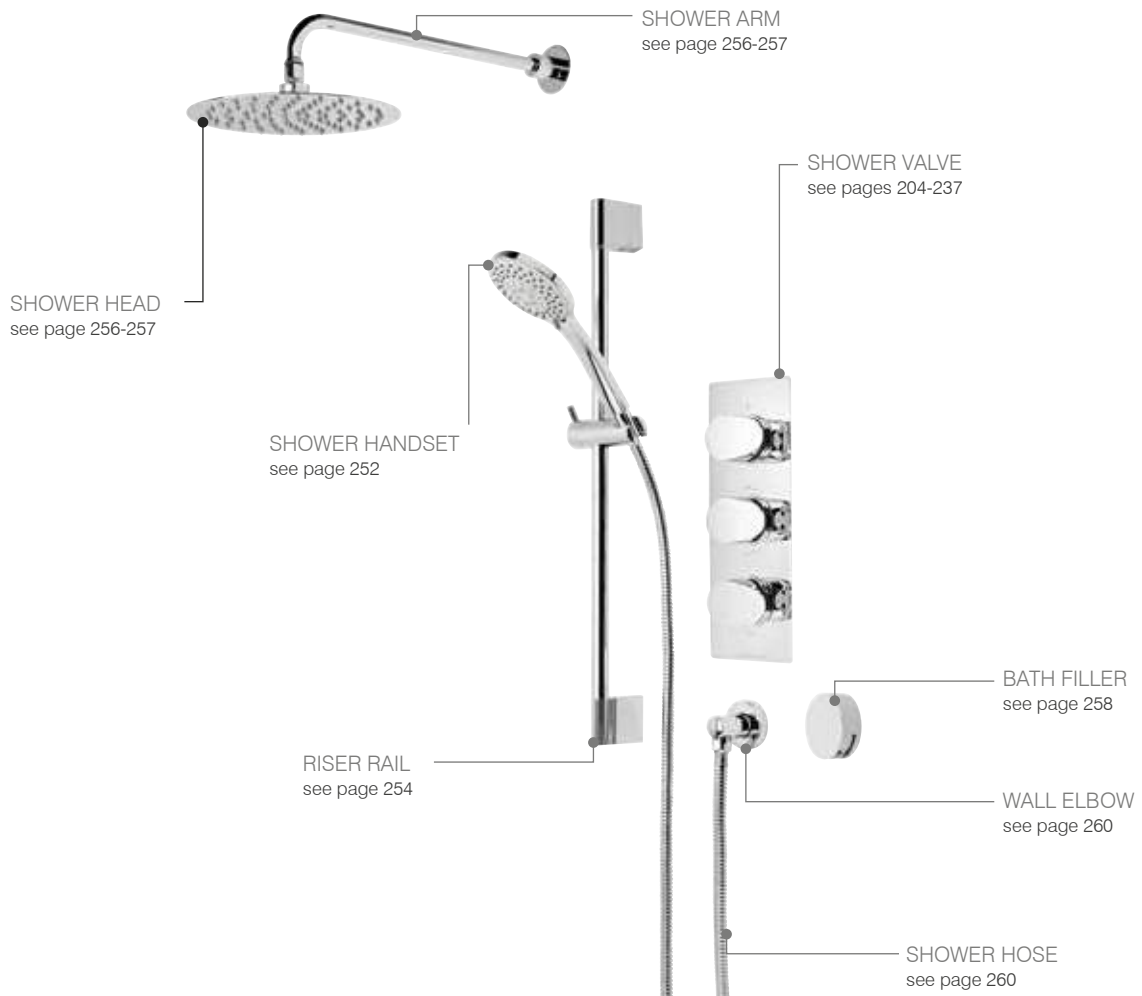

Make it unique

CREATING YOUR OWN SHOWER

CHOOSE HOW MANY FUNCTIONS YOU REQUIRE

How many functions would you like your shower to control?
Our selection of valves give the option to choose from single, dual and triple function controls, see pages 204-237