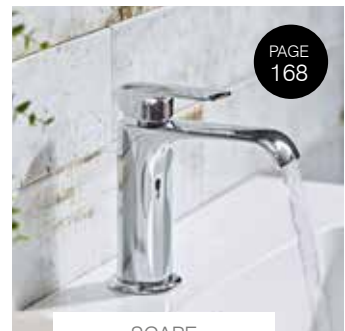

PAGE
168

SCAPE

COORDINATING TAPS

Our Scape shower systems have been designed to enable you to pair them with a coordinating tap ensuring seamless design consistency in your bathroom.

Can also be paired with Sync or Sign taps, see pages 172 & 174 for tap options.