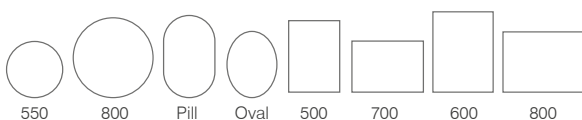

Eminence Mirrors	Code	W x H x Dmm	RRP
ø550	EM55CAL	ø550 x 35	£344.00
ø800	EM80CAL	ø800 x 35	£435.00
Pill	EM80PAL	500 x 800 x 35	£453.00
Oval	EM65OAL	490 x 650 x 35	£386.00
500/700	EM70RAL	500 x 700 x 35	£400.00
600/800	EM80RAL	600 x 800 x 35	£450.00