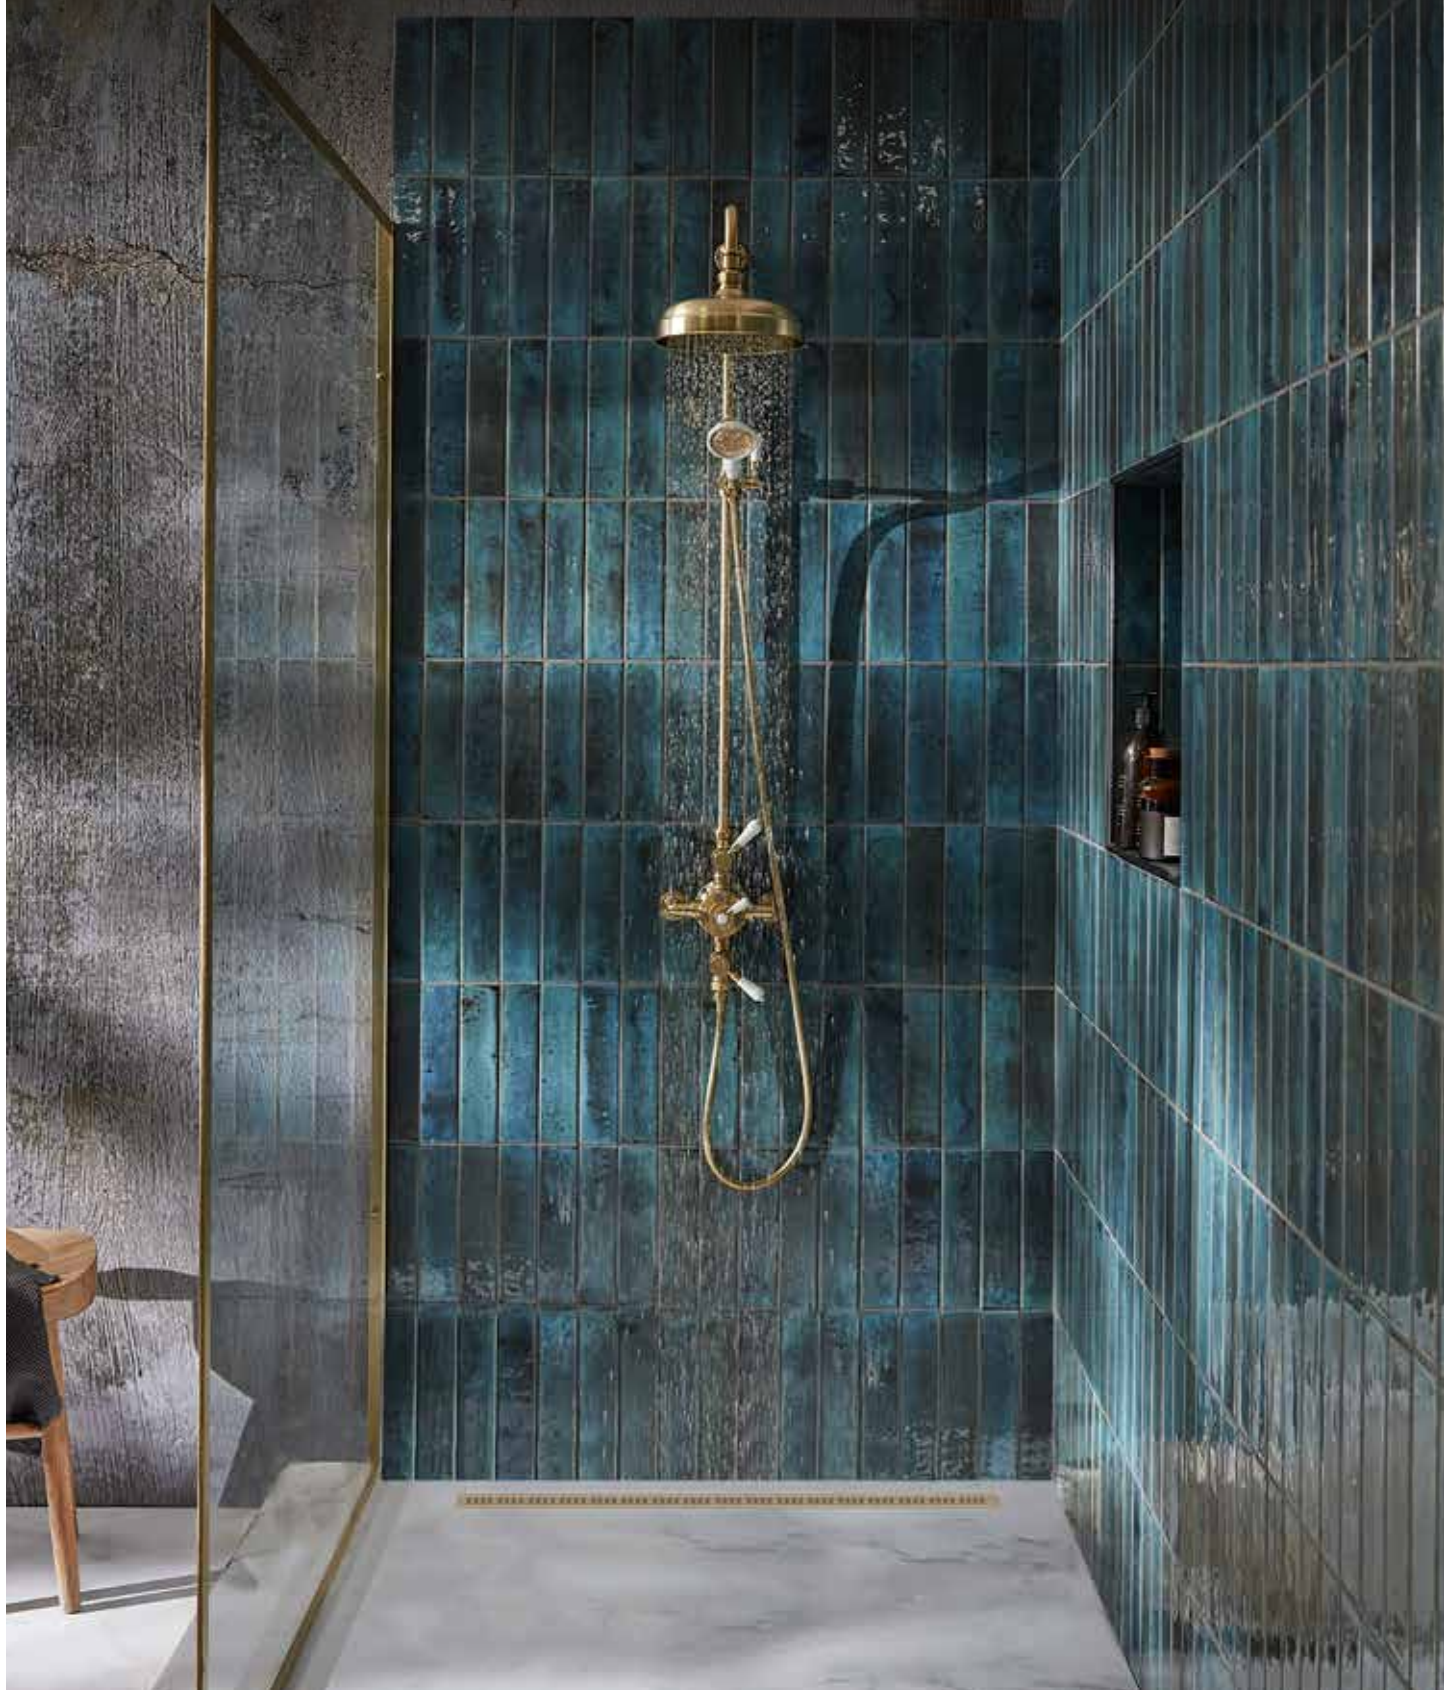

TIMELESS SHOWERS

Traditional concealed and surface mounted showers available in single, dual or triple function to suit your needs. Why not bring the whole look together by coordinating your shower with its matching tap range?