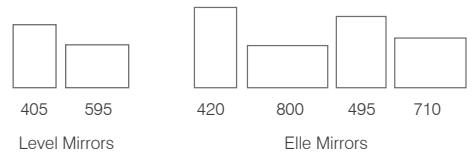

Wall Light	Code	W x H x Dmm	RRP
550 Wall Light	LIGHT01	60 x 550 x 80	£219.00 each

Elle & Level Mirrors	Code	W x H x Dmm	RRP
Elle 405/595	MPS403	405 x 595 x 20	£115.00
Elle 420/800	MPS402	420 x 800 x 20	£131.50
Level 495/710	MPS401	495 x 710 x 20	£158.50