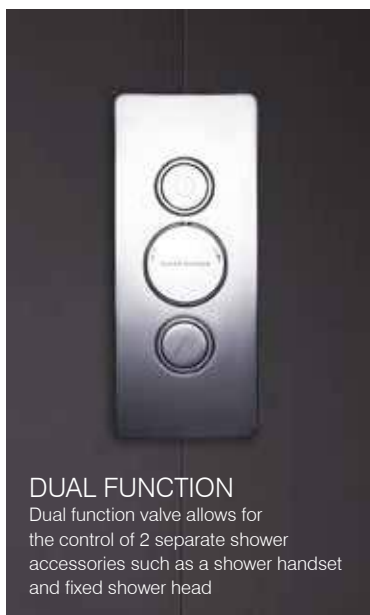

SINGLE FUNCTION

Single function valve allows for the control of 1 shower accessory such as a fixed shower head

DUAL FUNCTION

Dual function valve allows for the control of 2 separate shower accessories such as a shower handset and fixed shower head