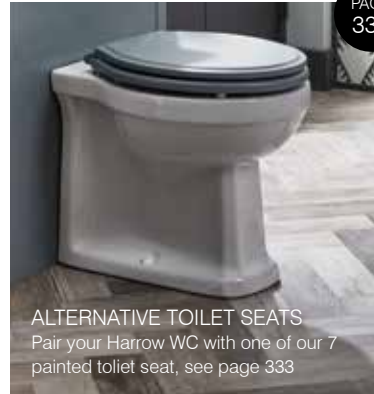

HARROW COLLECTION

20
YEAR

GUARANTEE
for basins
& WCs

10
YEAR

GUARANTEE
for WC seats

5
YEAR

GUARANTEE
for cistern
fittings

PAGE
333

ALTERNATIVE TOILET SEATS
Pair your Harrow WC with one of our 7
painted toilet seat, see page 333