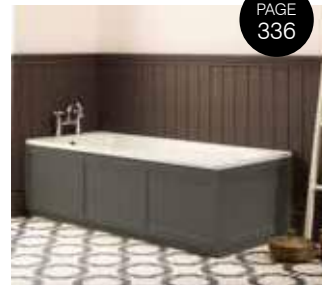

BATH PANELS

Front bath panel
1695(w) x 450(h) x 22(d)mm
£209.00

Canvas	DC5003F
Parchment	DC5013F
Pewter	DC5006F
Twilight	DC5014F