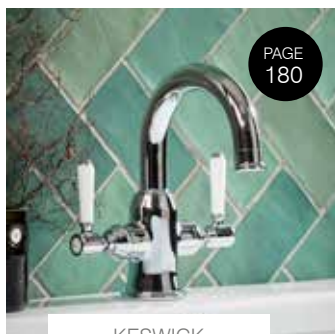

KESWICK

COORDINATING TAPS

Our Keswick showers have been designed to enable you to pair them with a coordinating tap ensuring seamless design consistency in your bathroom.