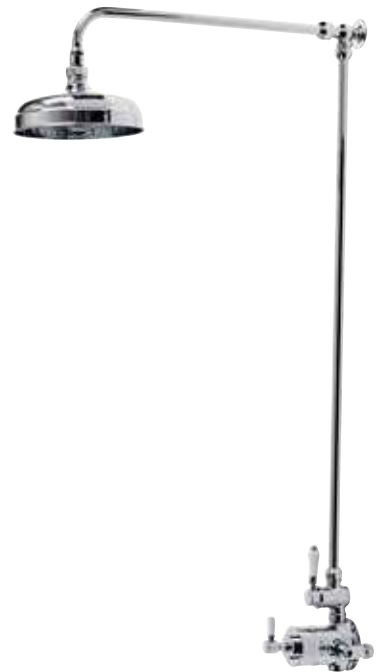

LOOK OUT FOR THESE FEATURES

ECO¹
Compatible with optional
water & energy saving
flow regulators

COORDINATING TAPS
coordinating tap available
to pair your timeless
shower system

GUARANTEE
10 year guarantee,
including thermostatic
cartridge