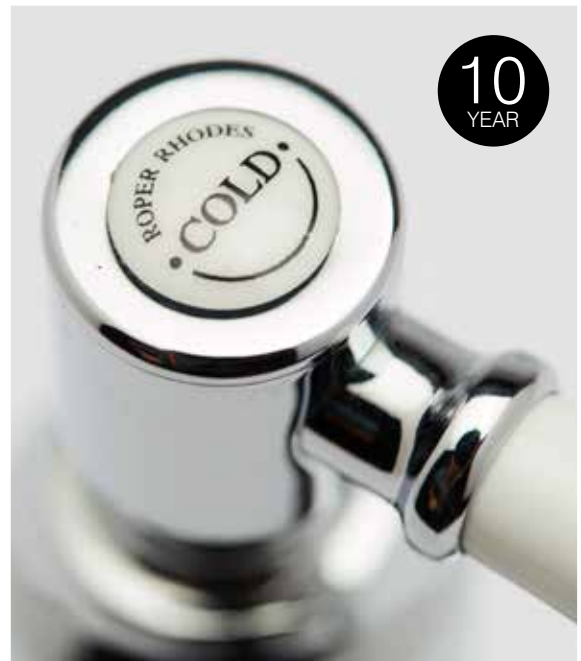

SWIVEL SPOUT AERATOR

Have maximum control of your waterflow with our versatile swivel spout aerators. These ingenious additions allow you to control the direction of water, making sure your tap feels just right.

GUARANTEES

All Roper Rhodes taps come complete with a 10 year guarantee, including the cartridge, giving you complete confidence in making a Roper Rhodes tap part of your new bathroom experience.