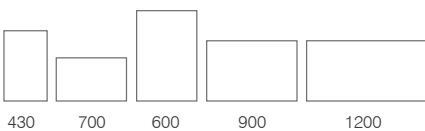

Timeless styling

TRADITIONAL & LIGHTING

- Heated demister pad prevents mirror steaming up
- IP44 rated

- Why not complete your Traditional mirror with a pair of our timeless wall lights
- IP44 rated

Traditional Mirrors	Code	W x H x Dmm	RRP
430/700	WMB2022	430 x 700 x 30	£261.00
600/900	WMB2020	600 x 900 x 30	£323.00
1200	WMB2023	1200 x 600 x 30	£448.00

Wall Light	Code	W x H x Dmm	RRP
400 Wall Light	WMB2030	60 x 410 x 90	£198.50 each