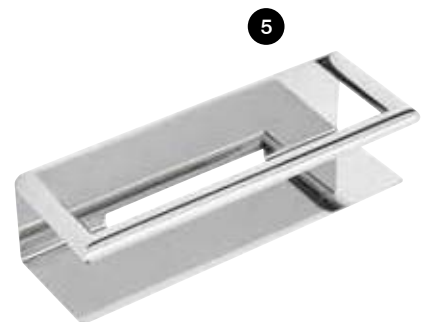

Idol Accessories

01	Toilet roll holder	149(w) x 110(h) x 50mm(d)	4118.02	£74.40
02	Toothbrush holder	71(w) x 112(h) x 96mm(d)	4116.02	£74.40
03	Robe hook	15(w) x 48(h) x 50mm(d)	4120.02	£37.40
04	Towel ring	224(w) x 100(h) x 50mm(d)	4122.02	£96.80
05	Shower shelf with rail	300(w) x 80(h) x 100mm(d)	4101.02	£127.50