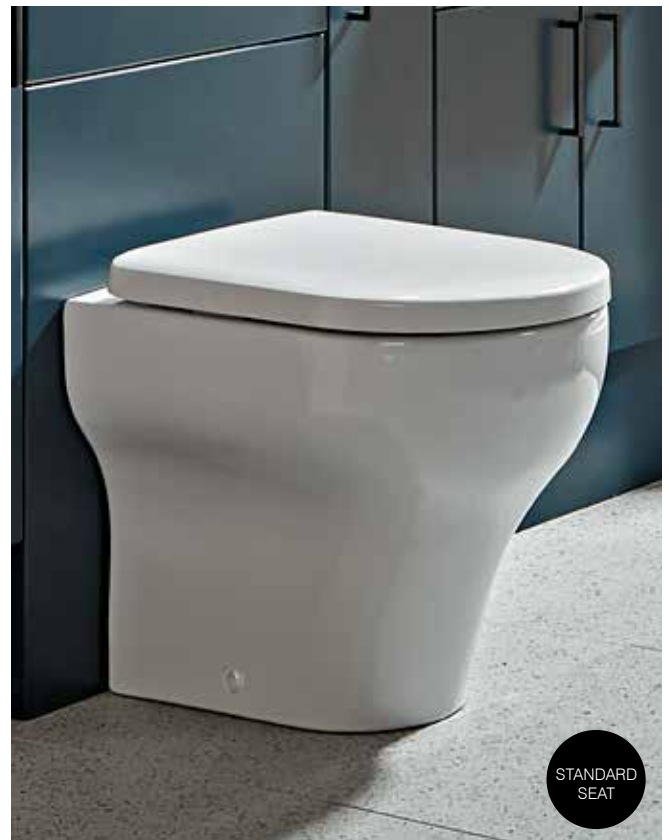

STANDARD
SEAT