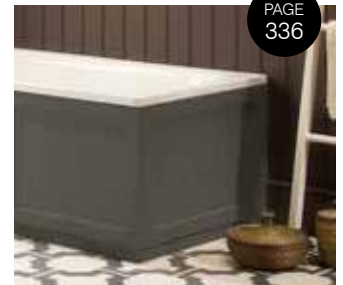

Simple chrome knob(s) are supplied as standard with all Widcombe units.

BATH PANELS

Front bath panel
1695(w) x 450(h) x 22(d)mm
£209.00

Canvas	DC5003F
Parchment	DC5013F
Pewter	DC5006F
Twilight	DC5014F

End bath panel
695(w) x 450(h) x 22(d)mm
£116.00