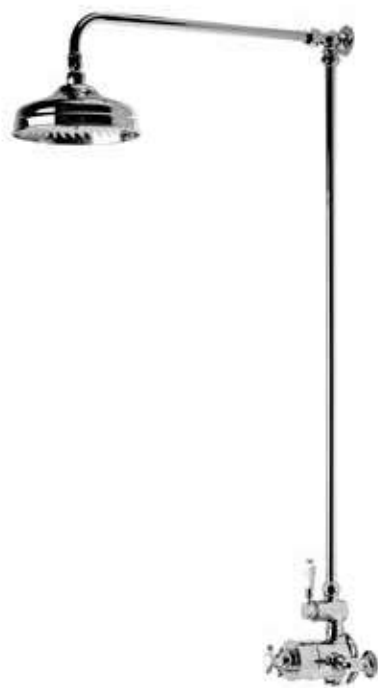

Henley single function shower system with overhead shower

SVSET51 Chrome £875.00

Separate flow and temperature controls
200mm overhead shower
Anti-Scald thermostatic control for safe showering
Riser rail and shower arm can be cut to length to suit installation
Includes 15mm compression fixing kit
Min pressure 0.2bar