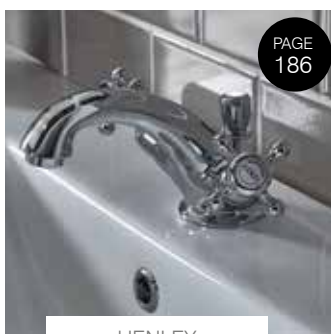

HENLEY

COORDINATING TAPS

Our Henley showers have been designed to enable you to pair them with a coordinating tap ensuring seamless design consistency in your bathroom.

SURFACE MOUNTED
Shower systems